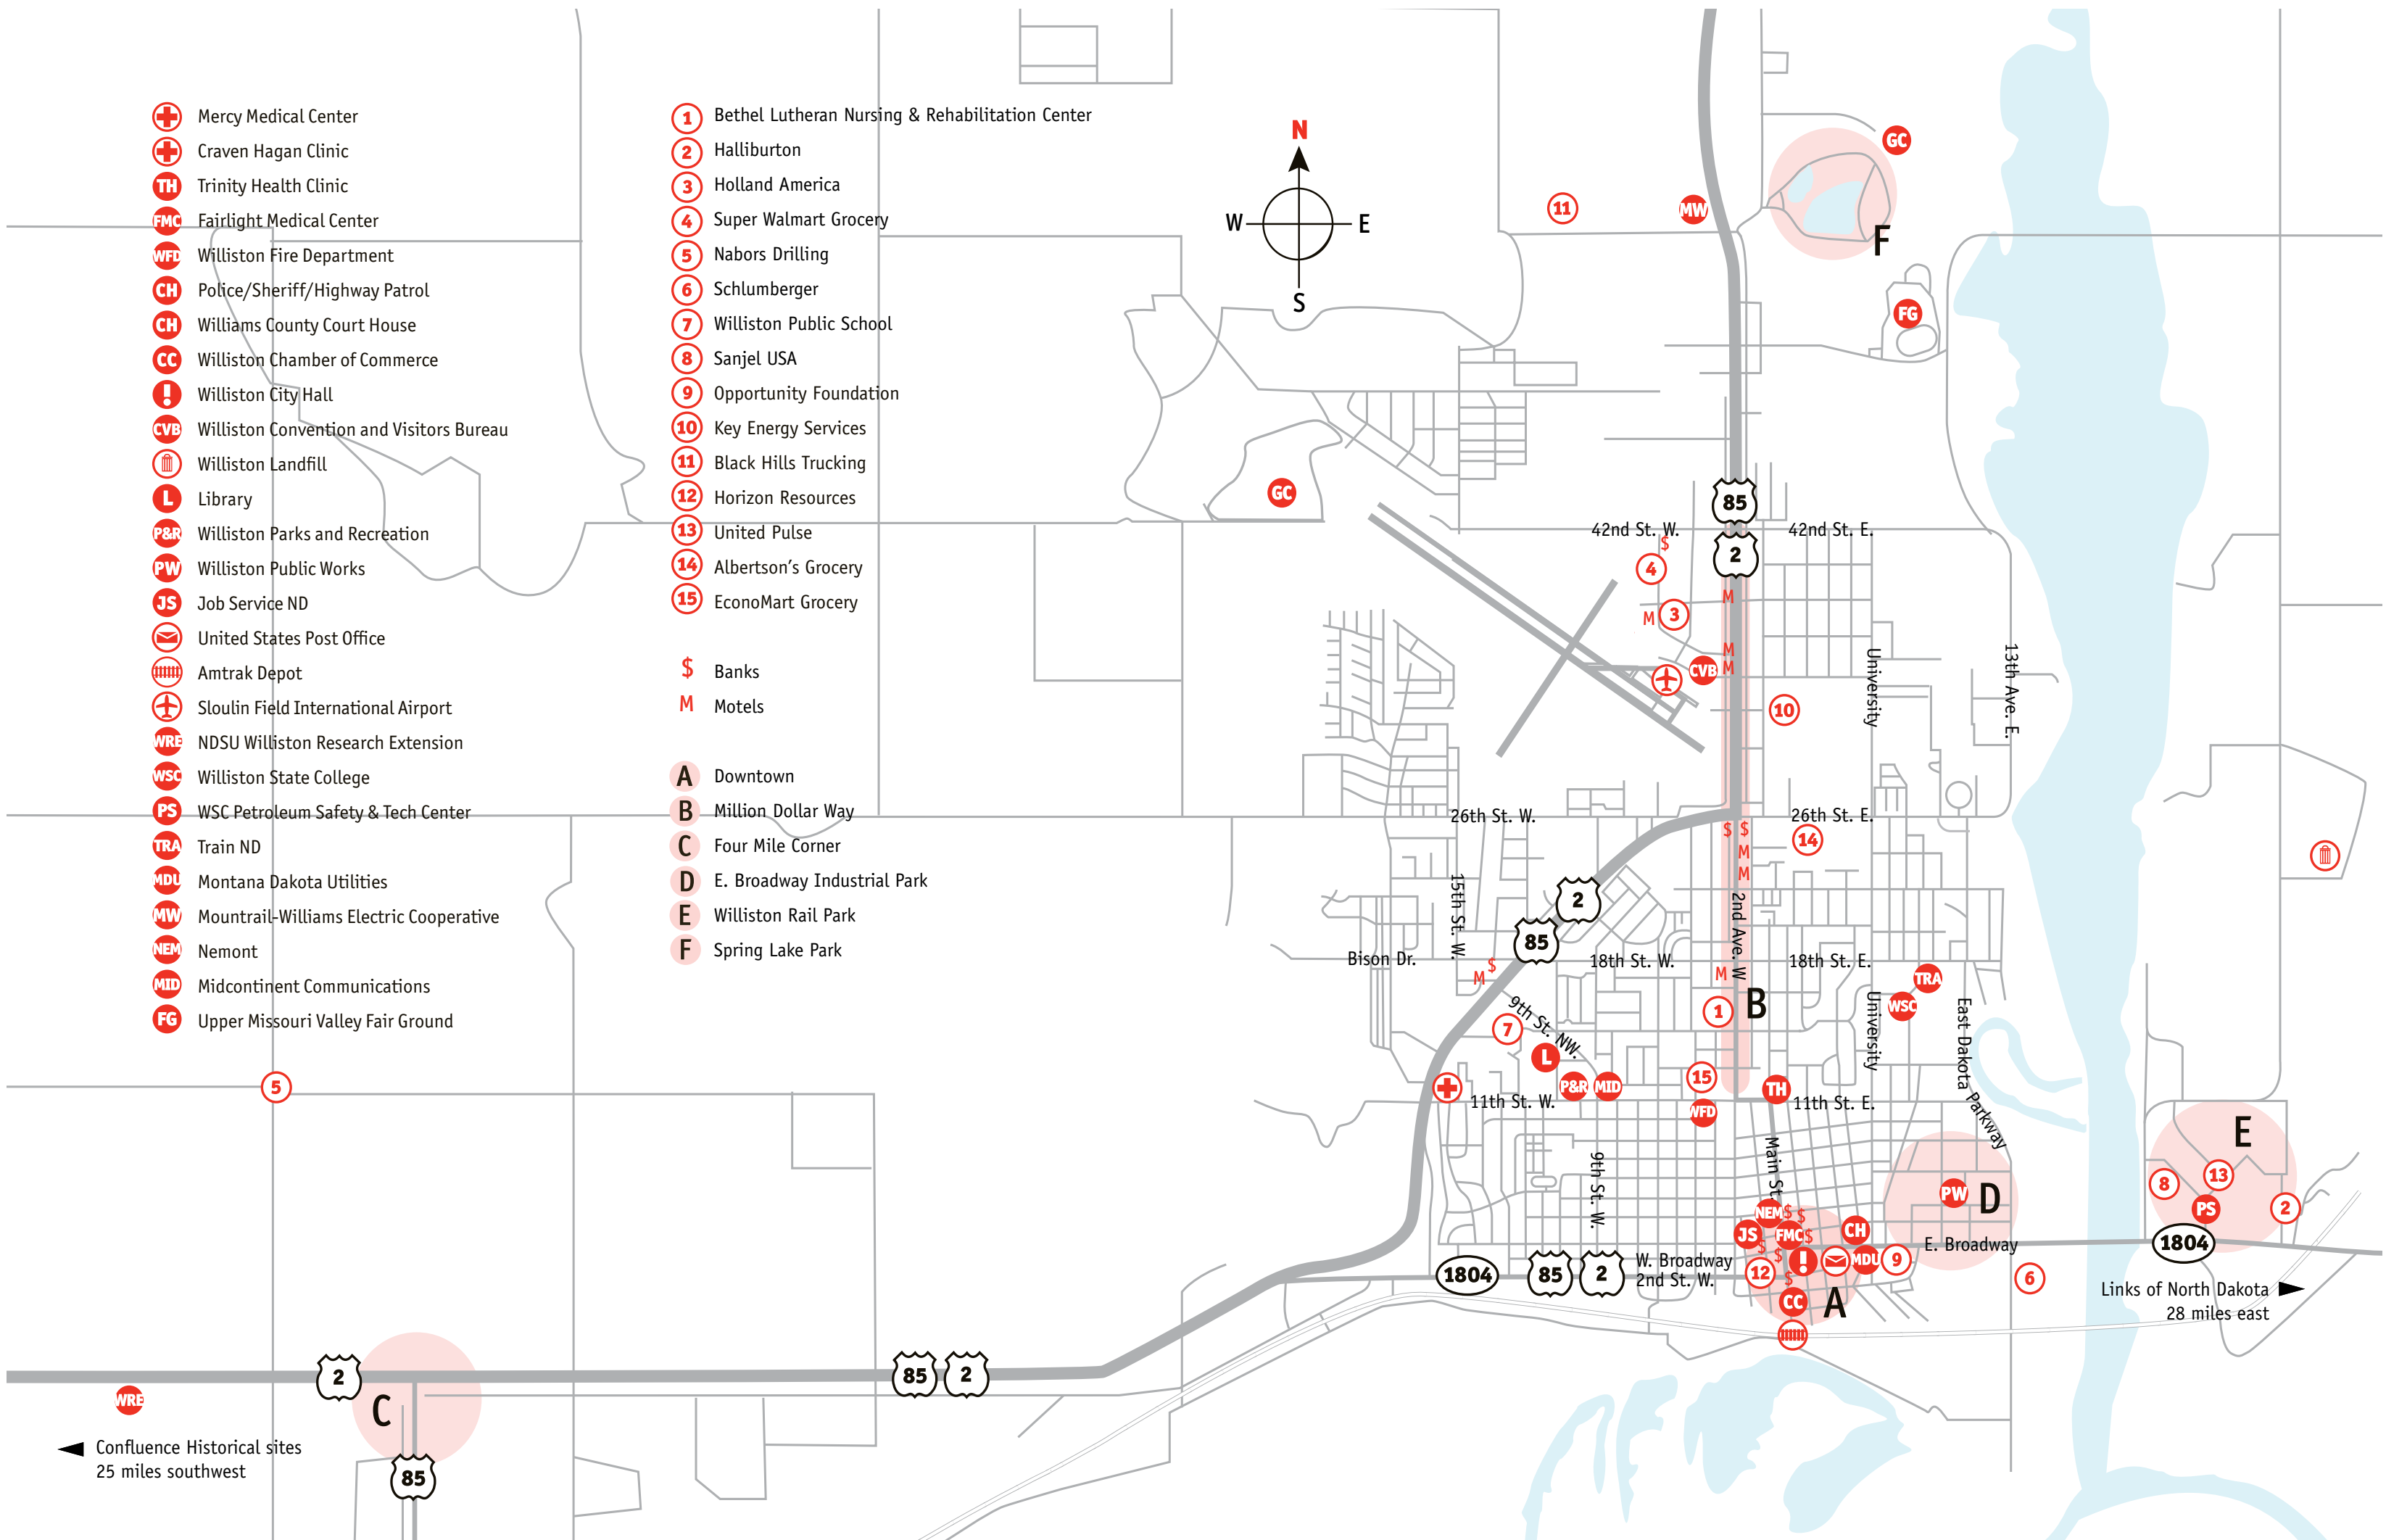

- Mercy Medical Center
- Craven Hagan Clinic
- Trinity Health Clinic
- Fairlight Medical Center
- Williston Fire Department
- Police/Sheriff/Highway Patrol
- Williams County Court House
- Williston Chamber of Commerce
- Williston City Hall
- Williston Convention and Visitors Bureau
- Library
- Williston Parks and Recreation
- Williston Public Works
- Job Service ND
- United States Post Office
- Amtrak Depot
- Sloulin Field International Airport
- NDSU Williston Research Extension
- Williston State College
- WSC Petroleum Safety & Tech Center
- Train ND
- Montana Dakota Utilities
- Mountrail-Williams Electric Cooperative
- Nemont
- Midcontinent Communications
- Upper Missouri Valley Fair Ground

- Bethel Lutheran Nursing & Rehabilitation Center
- Halliburton
- Holland America
- Super Walmart Grocery
- Nabors Drilling
- Schlumberger
- Williston Public School
- Sanjel USA
- Opportunity Foundation
- Key Energy Services
- Black Hills Trucking
- Horizon Resources
- United Pulse
- Albertson's Grocery
- EconoMart Grocery

- Banks
- Motels

- Downtown
- Million Dollar Way
- Four Mile Corner
- E. Broadway Industrial Park
- Williston Rail Park
- Spring Lake Park

◀ Confluence Historical sites
25 miles southwest

Links of North Dakota
28 miles east